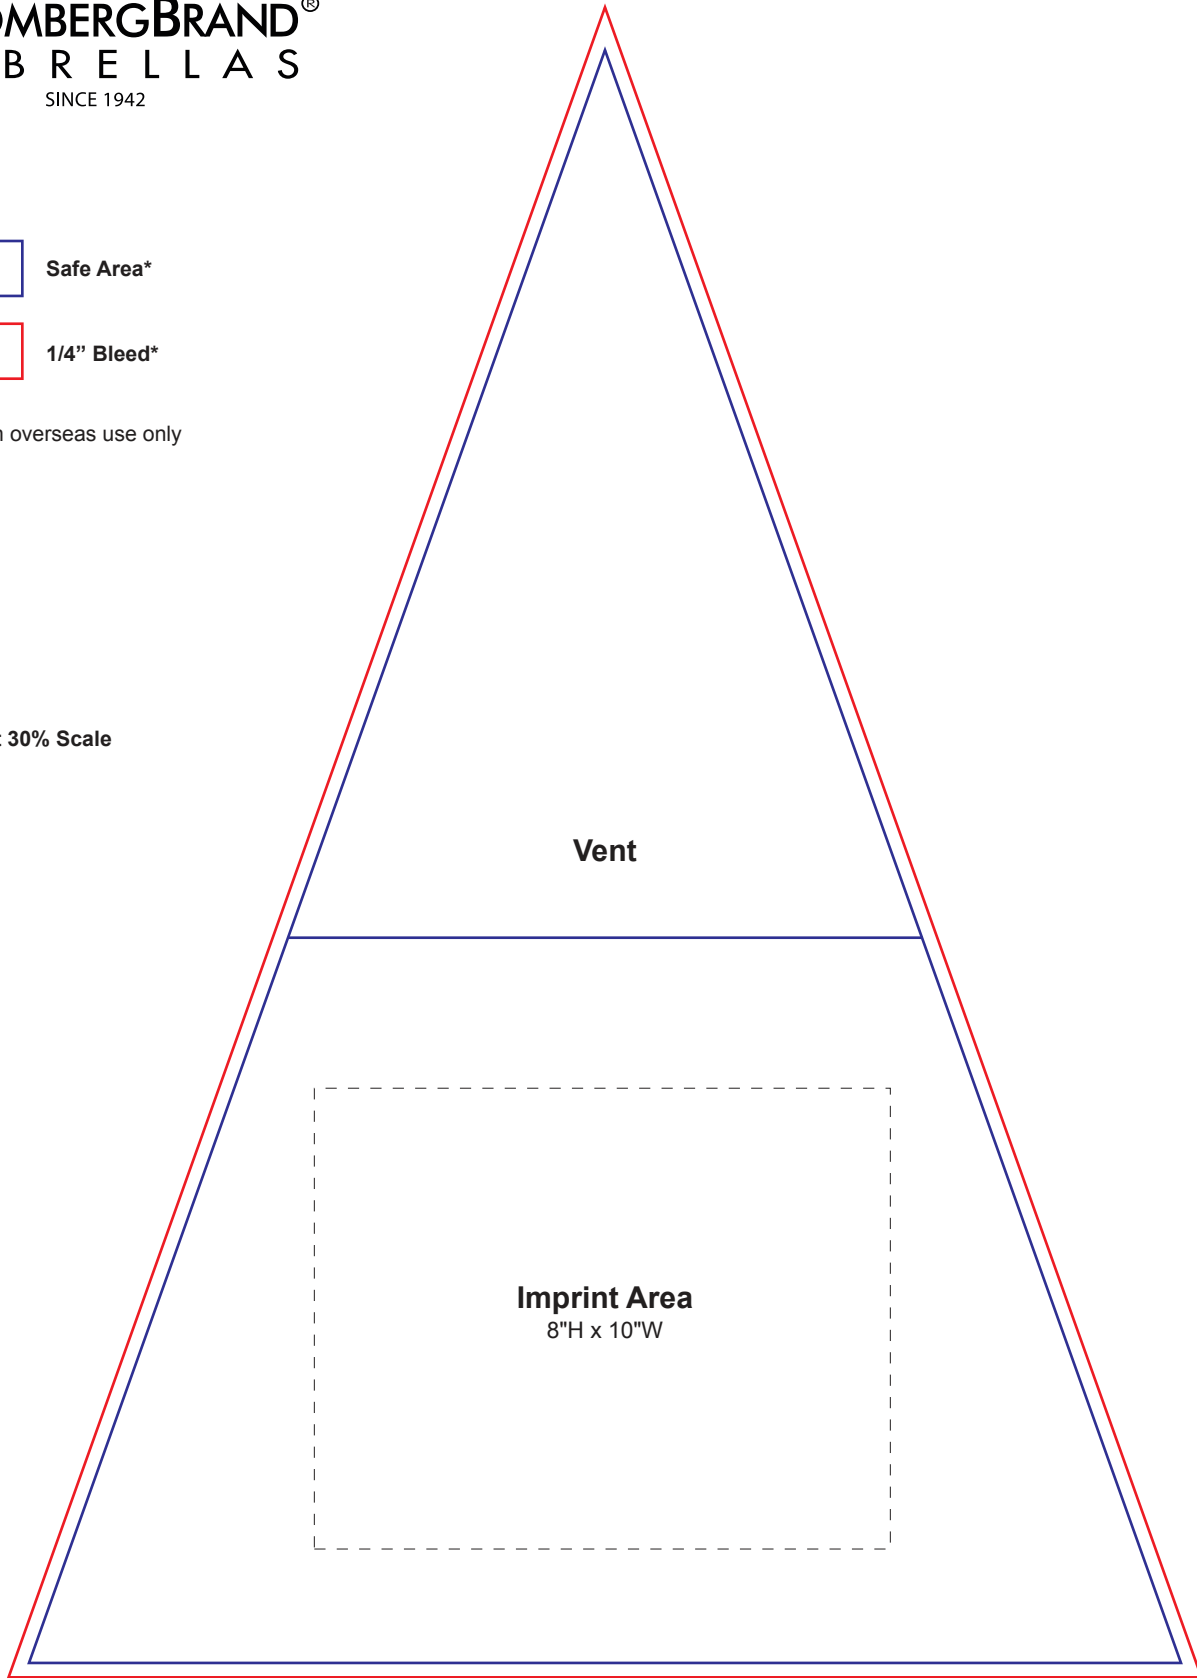

SB-2450 (Formerly Item# 119PAR-V)

 Safe Area\*

 1/4" Bleed\*

\*For custom overseas use only

Panel Is At 30% Scale

Vent

Height: 28"

Imprint Area  
8"H x 10"W

Width: 20"